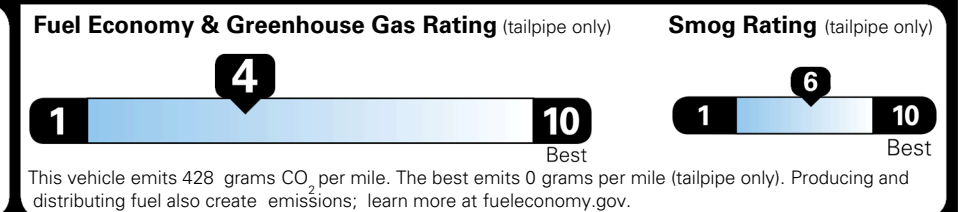

Gasoline Vehicle

You spend
$3,250
more in fuel costs
over 5 years
compared to the
average new vehicle.

Annual fuel cost
$2,350