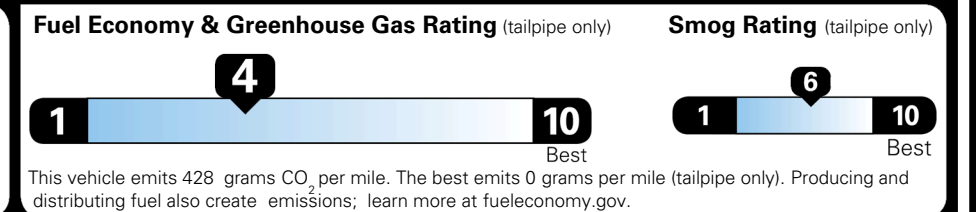

TOTAL ADDITIONAL WEIGHT: 10.1

\$ 51,490.00

Included
 Included
 Included
 Included
 Included
 Included
 Included
 Included
 Included

\$495.00
 \$400.00
 \$45.00
 \$80.00

\$ 52,510.00

\$ 1,545.00

\$ 54,055.00

EPA DOT Fuel Economy and Environment

Gasoline Vehicle

You spend
\$3,250
 more in fuel costs over 5 years compared to the average new vehicle.

Annual fuel cost
\$2,350

Actual results will vary for many reasons, including driving conditions and how you drive and maintain your vehicle. The average new vehicle gets 29 MPG and costs \$8,500 to fuel over 5 years. Cost estimates are based on 15,000 miles per year at \$ 3.30 per gallon. MPGe is miles per gasoline gallon equivalent. Vehicle emissions are a significant cause of climate change and smog.