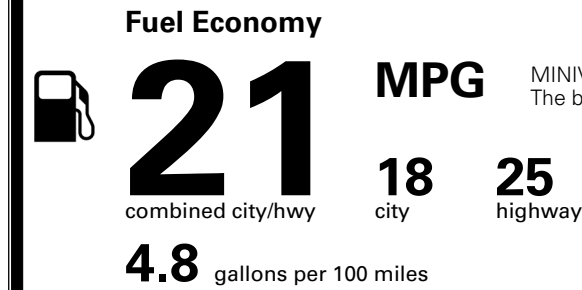

TOTAL ADDITIONAL WEIGHT: 10.1

\$ 51,490.00

Included
 Included
 Included
 Included
 Included
 Included
 Included
 Included
 Included

\$495.00
 \$400.00
 \$45.00
 \$80.00

\$ 52,510.00

\$ 1,545.00

\$ 54,055.00

EPA DOT Fuel Economy and Environment

Gasoline Vehicle

You spend
\$3,250
 more in fuel costs over 5 years compared to the average new vehicle.

Annual fuel cost
\$2,350

Actual results will vary for many reasons, including driving conditions and how you drive and maintain your vehicle. The average new vehicle gets 29 MPG and costs \$8,500 to fuel over 5 years. Cost estimates are based on 15,000 miles per year at \$ 3.30 per gallon. MPGe is miles per gasoline gallon equivalent. Vehicle emissions are a significant cause of climate change and smog.