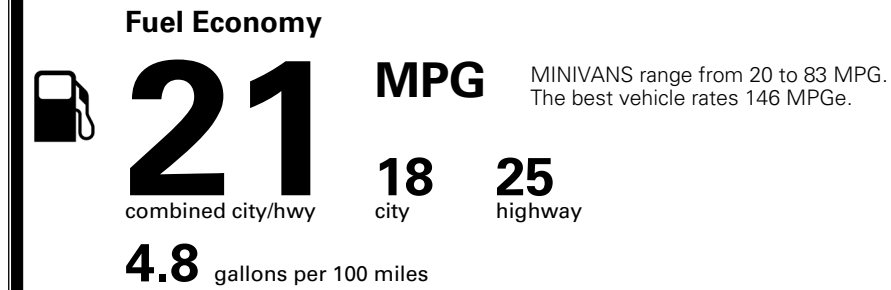

MSRP INCLUDING OPTIONS \$ 54,610.00

INLAND FREIGHT AND HANDLING \$ 1,545.00

TOTAL MANUFACTURER'S SUGGESTED RETAIL PRICE ▶ \$ 56,155.00

EPA DOT Fuel Economy and Environment

Gasoline Vehicle

You spend \$3,250 more in fuel costs over 5 years
 compared to the average new vehicle.