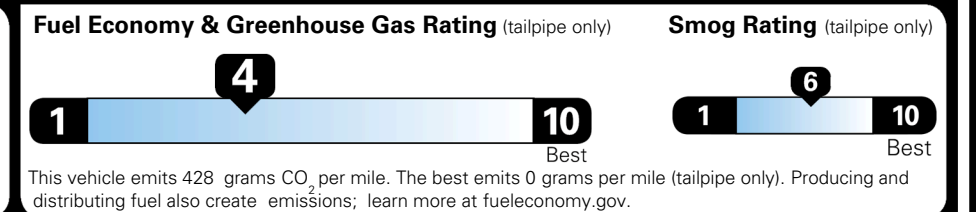

Actual results will vary for many reasons, including driving conditions and how you drive and maintain your vehicle. The average new vehicle gets 29 MPG and costs $8,500 to fuel over 5 years. Cost estimates are based on 15,000 miles per year at $ 3.30 per gallon. MPGe is miles per gasoline gallon equivalent. Vehicle emissions are a significant cause of climate change and smog.

fueleconomy.gov
Calculate personalized estimates and compare vehicles

Smartphone QR Code

GOVERNMENT 5-STAR SAFETY RATINGS

Overall Vehicle Score	Not Rated
Based on the combined rating of frontal, side and rollover. Should ONLY be compared to other vehicles of similar size and weight.	
Frontal	Driver ★ ★ ★ ★ ★
Crash	Passenger ★ ★ ★ ★
Based on the risk of injury in a frontal impact. Should ONLY be compared to other vehicles of similar size and weight.	
Side	Front seat Not Rated
Crash	Rear seat Not Rated
Star ratings based on the risk of injury in a side impact.	
Rollover	★ ★ ★ ★
Star ratings based on the risk of rollover in a single-vehicle crash.	

PARTS CONTENT INFORMATION

FOR VEHICLES IN THIS CAR LINE U.S./CANADIAN PARTS CONTENT: 2 %

MAJOR SOURCES OF FOREIGN PARTS: KOREA: 95%

NOTE: PARTS CONTENT DOES NOT INCLUDE FINAL ASSEMBLY, DISTRIBUTION, OR OTHER NON-PARTS COSTS.

FOR THIS VEHICLE FINAL ASSEMBLY POINT: GWANGMYEONG, KOREA

COUNTRY OF ORIGIN ENGINE (MOTOR): KOREA

TRANSMISSION: KOREA

*Additional terms and conditions apply.
**Kia Connect may be currently unavailable for some Model Year 2022 and newer vehicles sold or purchased in Massachusetts; please see owners.kia.com for more information.
NOTE: When you purchase this vehicle, Kia America, Inc. collects personal information you provide to the dealership. For information on our collection and use of personal information and your rights, please see our Privacy Policy on www.kia.com.

TOTAL ADDITIONAL WEIGHT: 1.5

Star ratings range from 1 to 5 stars (★★★★★) with 5 being the highest.
Source: National Highway Traffic Safety Administration (NHTSA).
www.safercar.gov or 1-888-327-4236

Manufacturer's suggested retail price includes Manufacturer's recommended pre-delivery service. License and title fees, state and local taxes and other dealer installed options and accessories are not included in the manufacturer's suggested retail price.