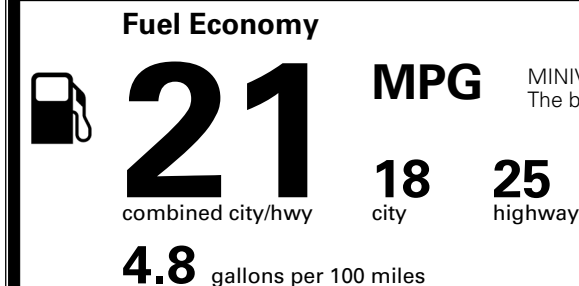

INLAND FREIGHT AND HANDLING \$ 1,545.00

TOTAL MANUFACTURER'S SUGGESTED RETAIL PRICE ▶ \$ 49,655.00

TOTAL ADDITIONAL WEIGHT: 1.5

EPA DOT Fuel Economy and Environment

Gasoline Vehicle

You spend \$3,250 more in fuel costs over 5 years compared to the average new vehicle.