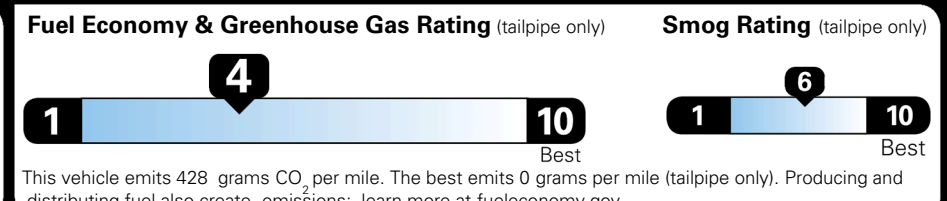

Ivory Silver Paint \$495.00
 SX Dark Edition Package \$1,000.00
 - Dark Edition Alloy Wheels
 - Dark Exterior Accents
 First Aid Kit, Small \$45.00
 Wheel Locks \$80.00

MSRP INCLUDING OPTIONS \$ 48,110.00

EPA DOT Fuel Economy and Environment

Gasoline Vehicle

You spend \$3,250 more in fuel costs over 5 years compared to the average new vehicle.

Annual fuel cost \$2,350

Actual results will vary for many reasons, including driving conditions and how you drive and maintain your vehicle. The average new vehicle gets 29 MPG and costs \$8,500 to fuel over 5 years. Cost estimates are based on 15,000 miles per year at \$ 3.30 per gallon. MPGe is miles per gasoline gallon equivalent. Vehicle emissions are a significant cause of climate change and smog.