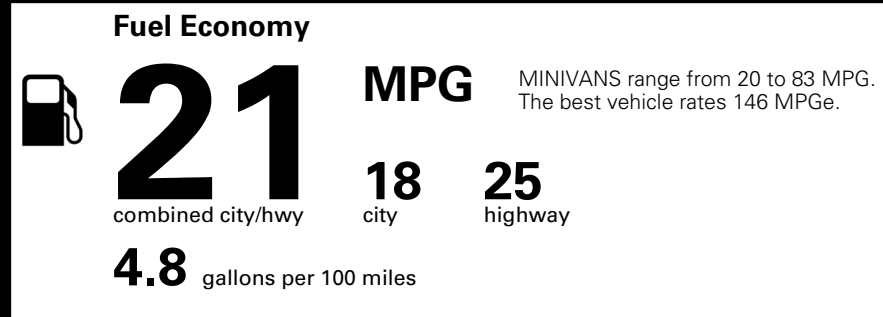

INLAND FREIGHT AND HANDLING \$ 1,545.00

TOTAL MANUFACTURER'S SUGGESTED RETAIL PRICE ▶ \$ 49,655.00

TOTAL ADDITIONAL WEIGHT: 1.5

*Additional terms and conditions apply.
 **Kia Connect may be currently unavailable for some Model Year 2022 and newer vehicles sold or purchased in Massachusetts; please see owners.kia.com for more information.
 NOTE: When you purchase this vehicle, Kia America, Inc. collects personal information you provide to the dealership. For information on our collection and use of personal information and your rights, please see our Privacy Policy on www.kia.com.

EPA DOT Fuel Economy and Environment

Gasoline Vehicle

You spend \$3,250 more in fuel costs over 5 years compared to the average new vehicle.

Annual fuel cost \$2,350

Actual results will vary for many reasons, including driving conditions and how you drive and maintain your vehicle. The average new vehicle gets 29 MPG and costs \$8,500 to fuel over 5 years. Cost estimates are based on 15,000 miles per year at \$ 3.30 per gallon. MPGe is miles per gasoline gallon equivalent. Vehicle emissions are a significant cause of climate change and smog.