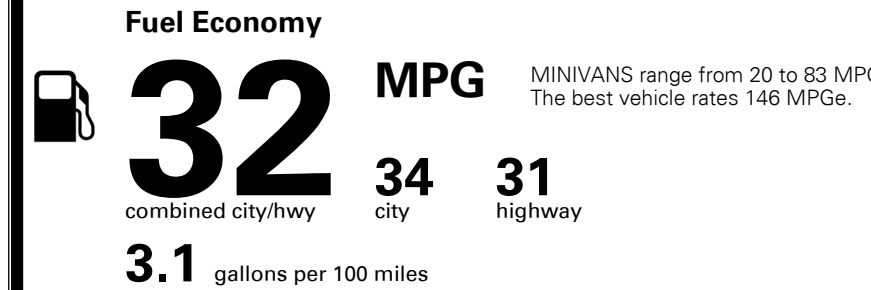

### EPA DOT Fuel Economy and Environment

Gasoline Vehicle

**You save \$750**  
 in fuel costs over 5 years compared to the average new vehicle.

Annual fuel cost  
**\$1,550**

Actual results will vary for many reasons, including driving conditions and how you drive and maintain your vehicle. The average new vehicle gets 29 MPG and costs \$8,500 to fuel over 5 years. Cost estimates are based on 15,000 miles per year at \$ 3.30 per gallon. MPGe is miles per gasoline gallon equivalent. Vehicle emissions are a significant cause of climate change and smog.