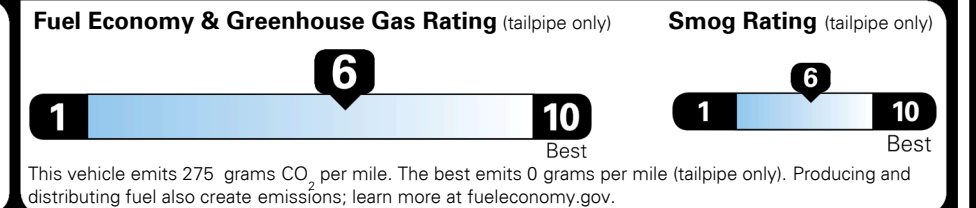

### EPA DOT Fuel Economy and Environment

Gasoline Vehicle

**You save \$750**  
 in fuel costs over 5 years compared to the average new vehicle.

Annual fuel cost  
**\$1,550**

Actual results will vary for many reasons, including driving conditions and how you drive and maintain your vehicle. The average new vehicle gets 29 MPG and costs \$8,500 to fuel over 5 years. Cost estimates are based on 15,000 miles per year at \$ 3.30 per gallon. MPGe is miles per gasoline gallon equivalent. Vehicle emissions are a significant cause of climate change and smog.