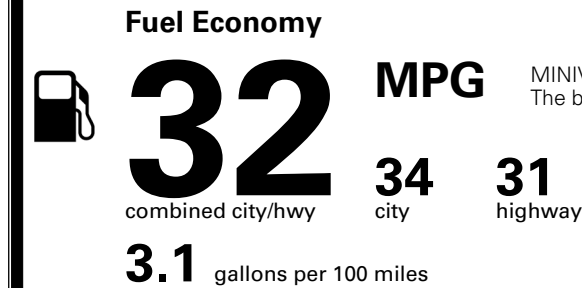

\$495.00
 Included

\$160.00

MSRP INCLUDING OPTIONS

\$ 54,145.00

INLAND FREIGHT AND HANDLING

\$ 1,545.00

TOTAL MANUFACTURER'S SUGGESTED RETAIL PRICE ▶

\$ 55,690.00

TOTAL ADDITIONAL WEIGHT: 1.1

EPA DOT Fuel Economy and Environment

Gasoline Vehicle

MINIVANS range from 20 to 83 MPG.
 The best vehicle rates 146 MPGe.

You save
\$750
 in fuel costs
 over 5 years
 compared to the
 average new vehicle.