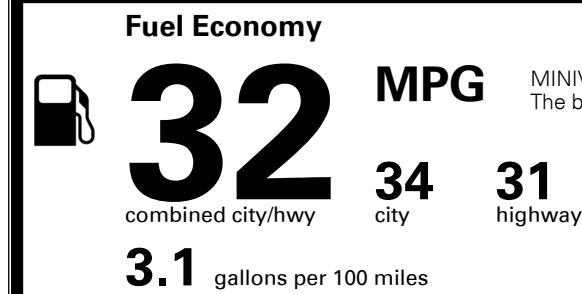

MSRP INCLUDING OPTIONS

\$ 53,745.00

INLAND FREIGHT AND HANDLING

\$ 1,495.00

TOTAL MANUFACTURER'S SUGGESTED RETAIL PRICE ▶

\$ 55,240.00

TOTAL ADDITIONAL WEIGHT: 1.1

EPA DOT Fuel Economy and Environment

MINIVANS range from 20 to 83 MPG. The best vehicle rates 146 MPGe.

You save \$750
 in fuel costs over 5 years compared to the average new vehicle.

Annual fuel cost
\$1,550

Fuel Economy & Greenhouse Gas Rating (tailpipe only) Smog Rating (tailpipe only)