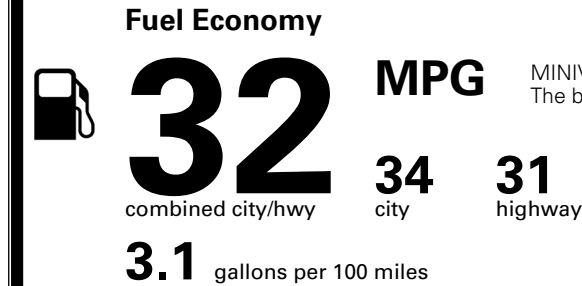

\$495.00
 \$120.00
 \$45.00
 \$80.00

MSRP INCLUDING OPTIONS

\$ 54,230.00

INLAND FREIGHT AND HANDLING

\$ 1,545.00

TOTAL MANUFACTURER'S SUGGESTED RETAIL PRICE ▶

\$ 55,775.00

TOTAL ADDITIONAL WEIGHT: 6.5

EPA DOT Fuel Economy and Environment

Gasoline Vehicle

MINIVANS range from 20 to 83 MPG. The best vehicle rates 146 MPGe.

You save \$750
 in fuel costs over 5 years compared to the average new vehicle.

Annual fuel cost
\$1,550