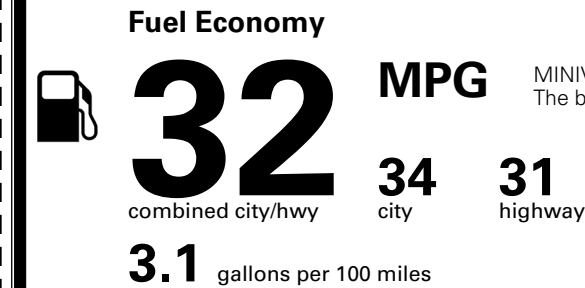

\$495.00
 \$45.00
 \$80.00

MSRP INCLUDING OPTIONS

\$ 54,110.00

INLAND FREIGHT AND HANDLING

\$ 1,545.00

TOTAL MANUFACTURER'S SUGGESTED RETAIL PRICE ▶

\$ 55,655.00

TOTAL ADDITIONAL WEIGHT: 1.5

EPA DOT Fuel Economy and Environment

Gasoline Vehicle

MINIVANS range from 20 to 83 MPG. The best vehicle rates 146 MPGe.

You save \$750
 in fuel costs over 5 years compared to the average new vehicle.

Annual fuel cost
\$1,550