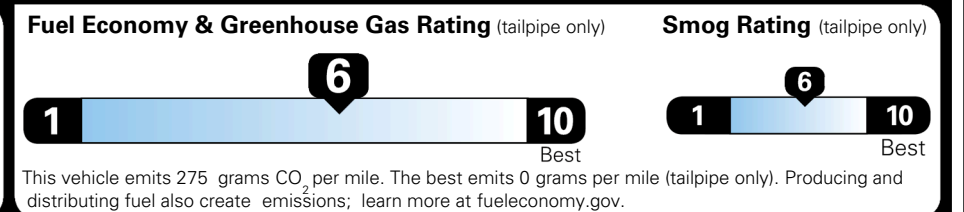

\$495.00
 \$160.00

MSRP INCLUDING OPTIONS

\$ 54,145.00

INLAND FREIGHT AND HANDLING

\$ 1,545.00

TOTAL MANUFACTURER'S SUGGESTED RETAIL PRICE ▶

\$ 55,690.00

TOTAL ADDITIONAL WEIGHT: 1.1

EPA DOT Fuel Economy and Environment

Gasoline Vehicle

You save \$750
 in fuel costs over 5 years compared to the average new vehicle.

Annual fuel cost
\$1,550

Actual results will vary for many reasons, including driving conditions and how you drive and maintain your vehicle. The average new vehicle gets 29 MPG and costs \$8,500 to fuel over 5 years. Cost estimates are based on 15,000 miles per year at \$ 3.30 per gallon. MPGe is miles per gasoline gallon equivalent. Vehicle emissions are a significant cause of climate change and smog.