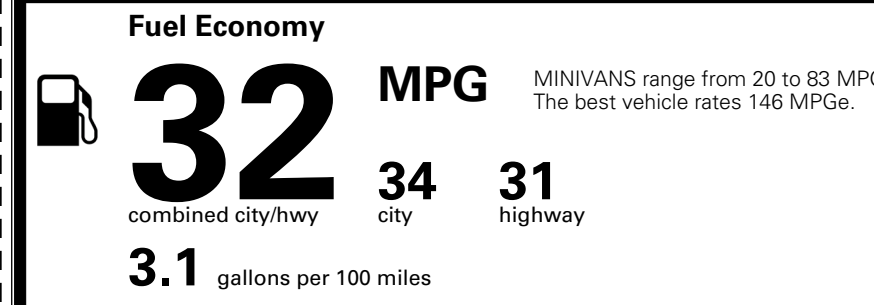

\$495.00
 \$160.00

MSRP INCLUDING OPTIONS

\$ 54,145.00

INLAND FREIGHT AND HANDLING

\$ 1,545.00

TOTAL MANUFACTURER'S SUGGESTED RETAIL PRICE ▶

\$ 55,690.00

TOTAL ADDITIONAL WEIGHT: 1.1

EPA DOT Fuel Economy and Environment

Gasoline Vehicle

You save \$750
 in fuel costs over 5 years compared to the average new vehicle.

Annual fuel cost
\$1,550

Actual results will vary for many reasons, including driving conditions and how you drive and maintain your vehicle. The average new vehicle gets 29 MPG and costs \$8,500 to fuel over 5 years. Cost estimates are based on 15,000 miles per year at \$ 3.30 per gallon. MPGe is miles per gasoline gallon equivalent. Vehicle emissions are a significant cause of climate change and smog.