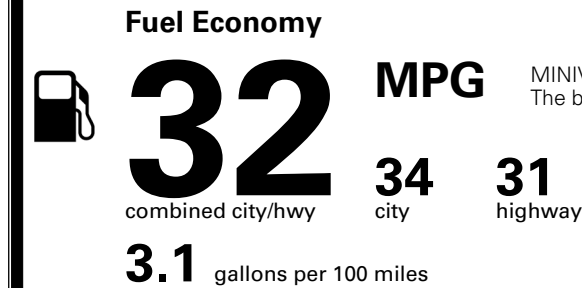

\$495.00
 \$130.00
 \$45.00
 \$80.00

MSRP INCLUDING OPTIONS

\$ 54,240.00

INLAND FREIGHT AND HANDLING

\$ 1,545.00

TOTAL MANUFACTURER'S SUGGESTED RETAIL PRICE ▶

\$ 55,785.00

TOTAL ADDITIONAL WEIGHT: 5.3

EPA DOT Fuel Economy and Environment

Gasoline Vehicle

MINIVANS range from 20 to 83 MPG. The best vehicle rates 146 MPGe.

You save \$750
 in fuel costs over 5 years compared to the average new vehicle.

Annual fuel cost
\$1,550