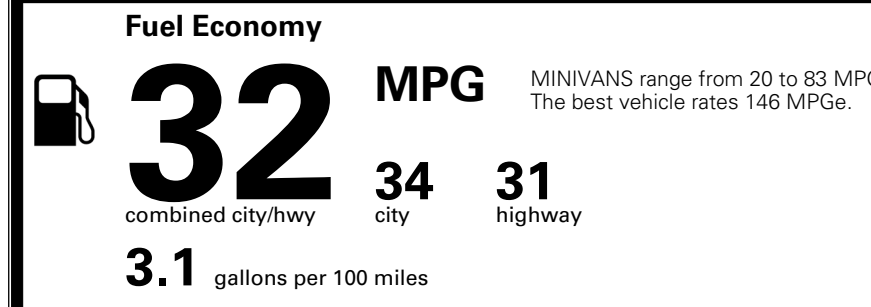

\$495.00
 \$45.00
 \$80.00

MSRP INCLUDING OPTIONS

\$ 54,110.00

INLAND FREIGHT AND HANDLING

\$ 1,545.00

TOTAL MANUFACTURER'S SUGGESTED RETAIL PRICE ▶

\$ 55,655.00

TOTAL ADDITIONAL WEIGHT: 1.5

EPA DOT Fuel Economy and Environment

Gasoline Vehicle

You save \$750
 in fuel costs over 5 years compared to the average new vehicle.

Annual fuel cost \$1,550

Actual results will vary for many reasons, including driving conditions and how you drive and maintain your vehicle. The average new vehicle gets 29 MPG and costs \$8,500 to fuel over 5 years. Cost estimates are based on 15,000 miles per year at \$ 3.30 per gallon. MPGe is miles per gasoline gallon equivalent. Vehicle emissions are a significant cause of climate change and smog.