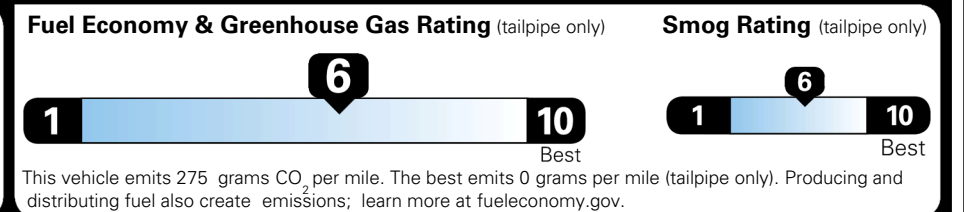

\$495.00
 \$45.00
 \$80.00

MSRP INCLUDING OPTIONS

\$ 54,110.00

INLAND FREIGHT AND HANDLING

\$ 1,545.00

TOTAL MANUFACTURER'S SUGGESTED RETAIL PRICE ▶

\$ 55,655.00

TOTAL ADDITIONAL WEIGHT: 1.5

EPA DOT Fuel Economy and Environment

Gasoline Vehicle

You save \$750
 in fuel costs over 5 years compared to the average new vehicle.

Annual fuel cost \$1,550

Actual results will vary for many reasons, including driving conditions and how you drive and maintain your vehicle. The average new vehicle gets 29 MPG and costs \$8,500 to fuel over 5 years. Cost estimates are based on 15,000 miles per year at \$ 3.30 per gallon. MPGe is miles per gasoline gallon equivalent. Vehicle emissions are a significant cause of climate change and smog.