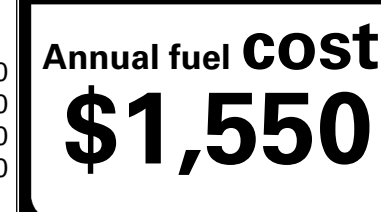

\$495.00
 \$130.00
 \$45.00
 \$80.00

MSRP INCLUDING OPTIONS

\$ 54,240.00

INLAND FREIGHT AND HANDLING

\$ 1,545.00

TOTAL MANUFACTURER'S SUGGESTED RETAIL PRICE ▶

\$ 55,785.00

TOTAL ADDITIONAL WEIGHT: 5.3

EPA DOT Fuel Economy and Environment

Gasoline Vehicle

You save \$750
 in fuel costs over 5 years compared to the average new vehicle.

Actual results will vary for many reasons, including driving conditions and how you drive and maintain your vehicle. The average new vehicle gets 29 MPG and costs \$8,500 to fuel over 5 years. Cost estimates are based on 15,000 miles per year at \$ 3.30 per gallon. MPGe is miles per gasoline gallon equivalent. Vehicle emissions are a significant cause of climate change and smog.