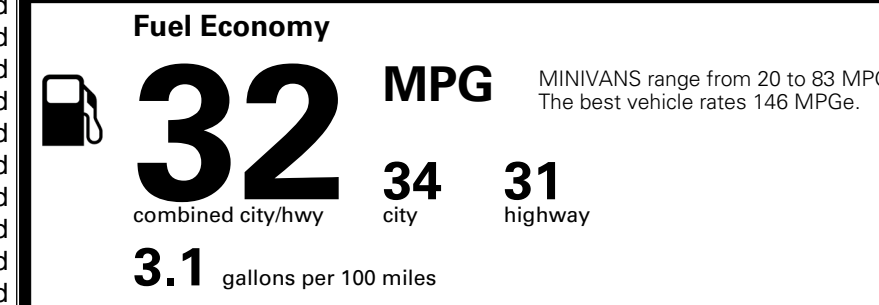

\$495.00
 \$130.00
 \$45.00
 \$80.00

MSRP INCLUDING OPTIONS

\$ 54,240.00

INLAND FREIGHT AND HANDLING

\$ 1,545.00

TOTAL MANUFACTURER'S SUGGESTED RETAIL PRICE ▶

\$ 55,785.00

TOTAL ADDITIONAL WEIGHT: 5.3

EPA DOT Fuel Economy and Environment

Gasoline Vehicle

You save \$750
 in fuel costs over 5 years compared to the average new vehicle.

Actual results will vary for many reasons, including driving conditions and how you drive and maintain your vehicle. The average new vehicle gets 29 MPG and costs \$8,500 to fuel over 5 years. Cost estimates are based on 15,000 miles per year at \$ 3.30 per gallon. MPGe is miles per gasoline gallon equivalent. Vehicle emissions are a significant cause of climate change and smog.