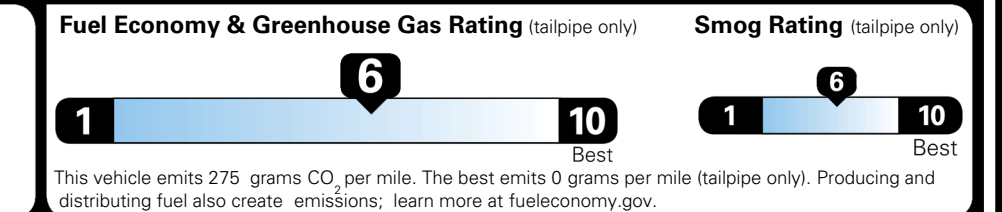

\$495.00
 \$130.00
 \$45.00
 \$80.00

MSRP INCLUDING OPTIONS

\$ 54,240.00

INLAND FREIGHT AND HANDLING

\$ 1,545.00

TOTAL MANUFACTURER'S SUGGESTED RETAIL PRICE ▶

\$ 55,785.00

TOTAL ADDITIONAL WEIGHT: 5.3

EPA DOT Fuel Economy and Environment

Gasoline Vehicle

You save \$750
 in fuel costs over 5 years compared to the average new vehicle.

Actual results will vary for many reasons, including driving conditions and how you drive and maintain your vehicle. The average new vehicle gets 29 MPG and costs \$8,500 to fuel over 5 years. Cost estimates are based on 15,000 miles per year at \$ 3.30 per gallon. MPGe is miles per gasoline gallon equivalent. Vehicle emissions are a significant cause of climate change and smog.