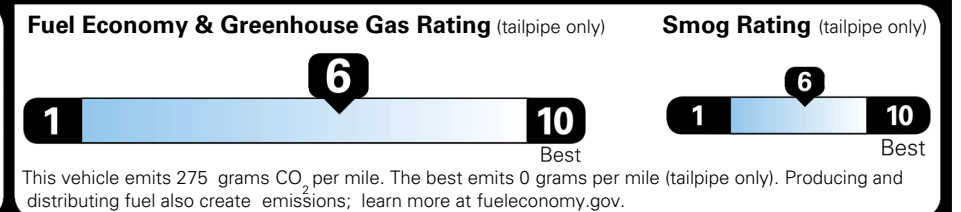

\$495.00
 \$130.00
 \$45.00
 \$80.00

MSRP INCLUDING OPTIONS

\$ 54,240.00

INLAND FREIGHT AND HANDLING

\$ 1,545.00

TOTAL MANUFACTURER'S SUGGESTED RETAIL PRICE ▶

\$ 55,785.00

TOTAL ADDITIONAL WEIGHT: 5.3

EPA DOT Fuel Economy and Environment

Gasoline Vehicle

You save \$750
 in fuel costs over 5 years compared to the average new vehicle.

Annual fuel cost \$1,550

Actual results will vary for many reasons, including driving conditions and how you drive and maintain your vehicle. The average new vehicle gets 29 MPG and costs \$8,500 to fuel over 5 years. Cost estimates are based on 15,000 miles per year at \$ 3.30 per gallon. MPGe is miles per gasoline gallon equivalent. Vehicle emissions are a significant cause of climate change and smog.