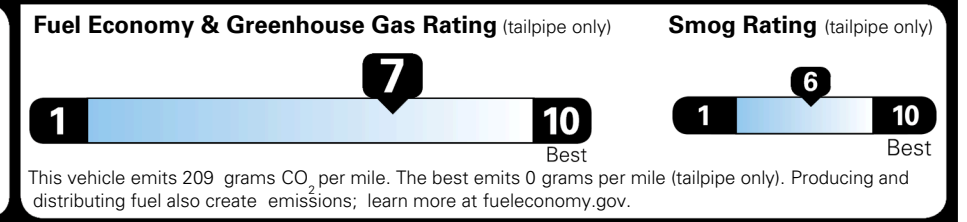

TOTAL ADDITIONAL WEIGHT: 1.7

EPA DOT Fuel Economy and Environment

Gasoline Vehicle

You save \$2,500
 in fuel costs over 5 years compared to the average new vehicle.

Annual fuel cost \$1,200

Actual results will vary for many reasons, including driving conditions and how you drive and maintain your vehicle. The average new vehicle gets 29 MPG and costs \$8,500 to fuel over 5 years. Cost estimates are based on 15,000 miles per year at \$ 3.30 per gallon. MPGe is miles per gasoline gallon equivalent. Vehicle emissions are a significant cause of climate change and smog.