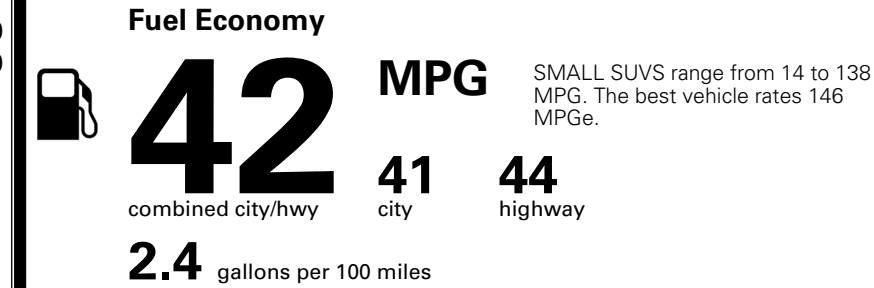

TOTAL ADDITIONAL WEIGHT: 1.7

EPA DOT Fuel Economy and Environment

Gasoline Vehicle

You save \$2,500
 in fuel costs over 5 years compared to the average new vehicle.

Annual fuel cost \$1,200

Actual results will vary for many reasons, including driving conditions and how you drive and maintain your vehicle. The average new vehicle gets 29 MPG and costs \$8,500 to fuel over 5 years. Cost estimates are based on 15,000 miles per year at \$ 3.30 per gallon. MPGe is miles per gasoline gallon equivalent. Vehicle emissions are a significant cause of climate change and smog.