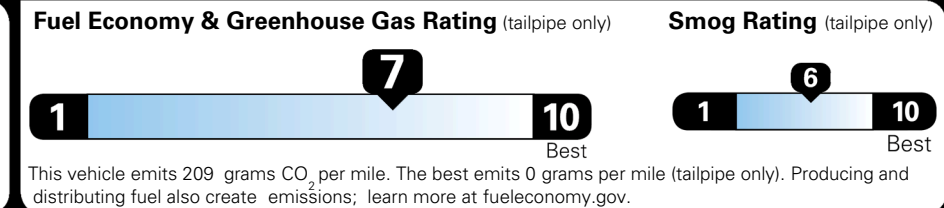

TOTAL ADDITIONAL WEIGHT: 0.9

EPA DOT Fuel Economy and Environment

Gasoline Vehicle

You save \$2,500
 in fuel costs over 5 years compared to the average new vehicle.

Annual fuel cost \$1,200

Actual results will vary for many reasons, including driving conditions and how you drive and maintain your vehicle. The average new vehicle gets 29 MPG and costs \$8,500 to fuel over 5 years. Cost estimates are based on 15,000 miles per year at \$ 3.30 per gallon. MPGe is miles per gasoline gallon equivalent. Vehicle emissions are a significant cause of climate change and smog.