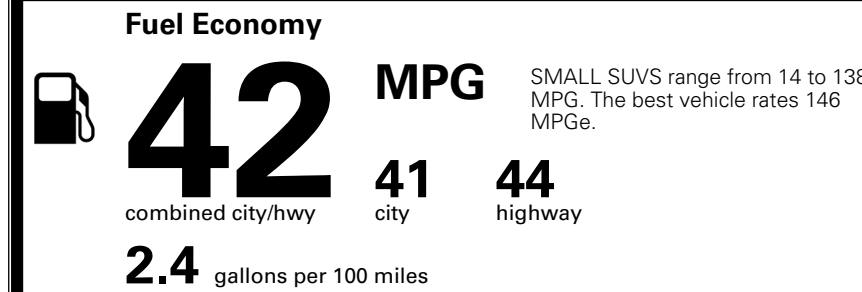

TOTAL ADDITIONAL WEIGHT: 0.9

EPA DOT Fuel Economy and Environment

Gasoline Vehicle

You save \$2,500
 in fuel costs over 5 years compared to the average new vehicle.

Annual fuel cost \$1,200

Actual results will vary for many reasons, including driving conditions and how you drive and maintain your vehicle. The average new vehicle gets 29 MPG and costs \$8,500 to fuel over 5 years. Cost estimates are based on 15,000 miles per year at \$ 3.30 per gallon. MPGe is miles per gasoline gallon equivalent. Vehicle emissions are a significant cause of climate change and smog.