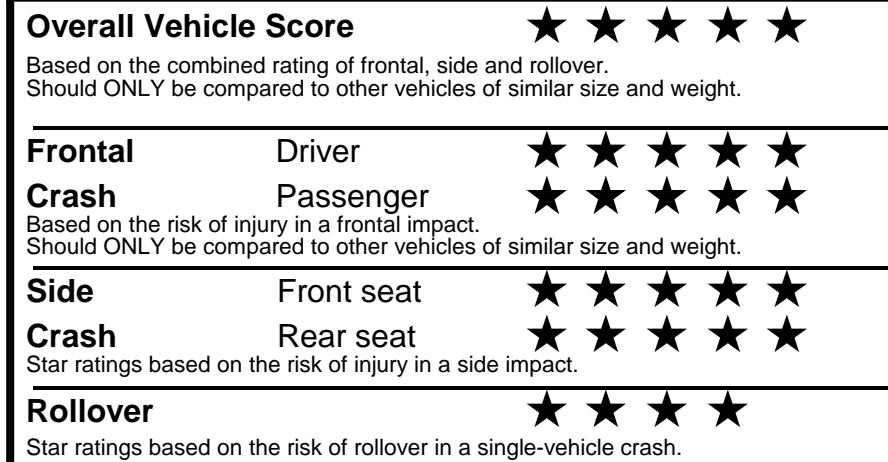

fueleconomy.gov

Calculate personalized estimates and compare vehicles

GOVERNMENT 5-STAR SAFETY RATINGS

Star ratings range from 1 to 5 stars (★★★★★) with 5 being the highest.
 Source: National Highway Traffic Safety Administration (NHTSA).
www.safercar.gov or 1-888-327-4236