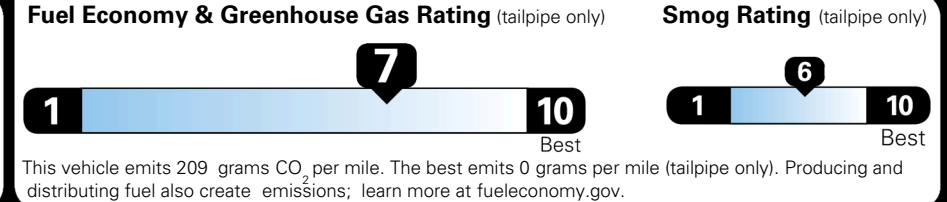

TOTAL ADDITIONAL WEIGHT: 1.7

EPA DOT Fuel Economy and Environment

Gasoline Vehicle

You save \$2,500
 in fuel costs over 5 years compared to the average new vehicle.

Annual fuel cost \$1,200

Actual results will vary for many reasons, including driving conditions and how you drive and maintain your vehicle. The average new vehicle gets 29 MPG and costs \$8,500 to fuel over 5 years. Cost estimates are based on 15,000 miles per year at \$ 3.30 per gallon. MPGe is miles per gasoline gallon equivalent. Vehicle emissions are a significant cause of climate change and smog.