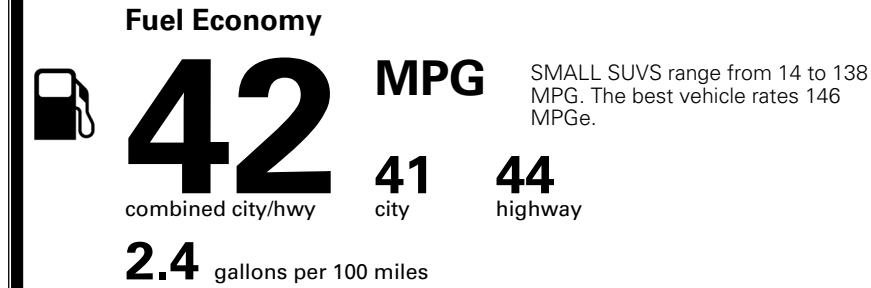

TOTAL ADDITIONAL WEIGHT: 1.7

EPA DOT Fuel Economy and Environment

Gasoline Vehicle

You save \$2,500
 in fuel costs over 5 years compared to the average new vehicle.

Annual fuel cost \$1,200

Actual results will vary for many reasons, including driving conditions and how you drive and maintain your vehicle. The average new vehicle gets 29 MPG and costs \$8,500 to fuel over 5 years. Cost estimates are based on 15,000 miles per year at \$ 3.30 per gallon. MPGe is miles per gasoline gallon equivalent. Vehicle emissions are a significant cause of climate change and smog.