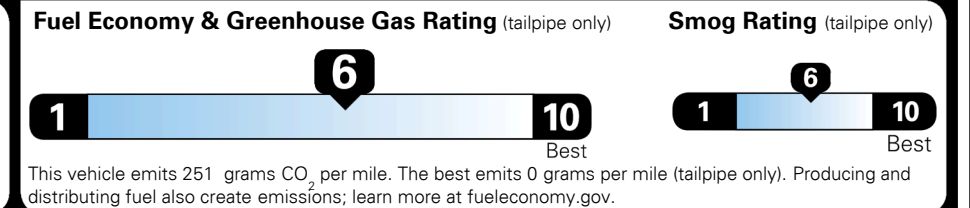

TOTAL ADDITIONAL WEIGHT: 0.9

EPA DOT Fuel Economy and Environment

Gasoline Vehicle

You save \$1,500
 in fuel costs over 5 years compared to the average new vehicle.

Annual fuel cost \$1,400

Actual results will vary for many reasons, including driving conditions and how you drive and maintain your vehicle. The average new vehicle gets 29 MPG and costs \$8,500 to fuel over 5 years. Cost estimates are based on 15,000 miles per year at \$ 3.30 per gallon. MPGe is miles per gasoline gallon equivalent. Vehicle emissions are a significant cause of climate change and smog.