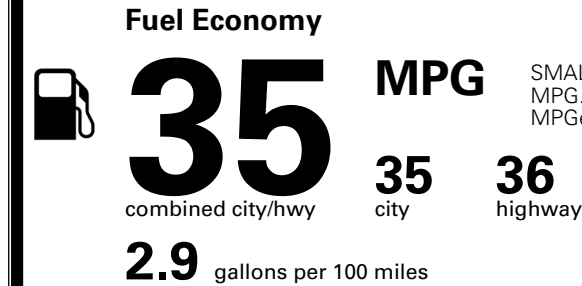

\$495.00
 \$1,000.00

\$45.00
 \$155.00

MSRP INCLUDING OPTIONS

\$ 35,485.00

INLAND FREIGHT AND HANDLING

\$ 1,495.00

TOTAL MANUFACTURER'S SUGGESTED RETAIL PRICE ▶

\$ 36,980.00

TOTAL ADDITIONAL WEIGHT: 1.5

EPA DOT Fuel Economy and Environment

Gasoline Vehicle

SMALL SUVs range from 14 to 138 MPG. The best vehicle rates 146 MPGe.

You save \$1,500
 in fuel costs over 5 years compared to the average new vehicle.