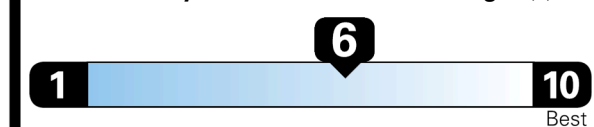

2026 SPORTAGE HYBRID X-LINE AWD

MODEL/OPT.CODE: S4452 / 010
EXTERIOR COLOR: GRAVITY GRAY
INTERIOR COLOR: BLACK
VEHICLE ID NUMBER: KNDPVDDG5T7301194
PORT OF ENTRY: HUENEME

Sold To: AZ040
Home Kia
1465 E. MOTORPLEX LOOP
GILBERT AZ 85297

Ship To: AZ040

STANDARD FEATURES

STANDARD HEV EX AWD FEATURES

MECHANICAL
1.6L Turbocharged Hybrid Powertrain
6-Speed Automatic Transmission w/Paddle Shifters
All-Wheel Drive w/ Terrain Mode

ADVANCED DRIVER-ASSISTANCE SYSTEMS

Forward Collision-Avoidance Assist - Cyclist/Jct Turning
Lane Keeping Assist & Lane Following Assist
Driver Attention Warning & High Beam Assist
Parking Distance Warning - Forward / Reverse
Blind-Spot Collision Warning
Rear Cross-Traffic Collision-Avoidance Assist
Safe Exit Warning
Smart Cruise Control w/Stop & Go

SAFETY

Dual Front Advanced Airbags
Front and Rear Seat-Mounted Side Airbags
Full-Length Side Curtain Airbags

INTERIOR, COMFORT & CONVENIENCE

12.3" Touchscreen w/Wireless Android Auto & Apple CarPlay
Kia Connect w/Comp 3-Yr Ultimate.* Where Available**
SIRIUSXM® w/Free 3-Mo. Subscription*
Dual-Zone Automatic Climate Control w/ Auto Defogger
Smart Key w/ Push Button & Remote Start
Wireless Charger (Front) / Front & Rear USB Charge Ports
Power Driver's Seat w/ Power Lumbar
SynTex Seating Material w/ Heated Front Seats
60/40 Split-Folding and Reclining Rear Seats
Leather-Wrapped Steering Wheel
Rear Occupant Alert

EXTERIOR

18" Alloy Wheels
Smart Power Liftgate
LED Projector Headlights w/ Auto-On/Off
LED Rear Combination Lights & Daytime Running Lights
Heated Outside Mirrors w/ LED Turn Signals
Roof Rails, Rear Spoiler, and Rear Privacy Glass
Compact Spare Tire

WARRANTY