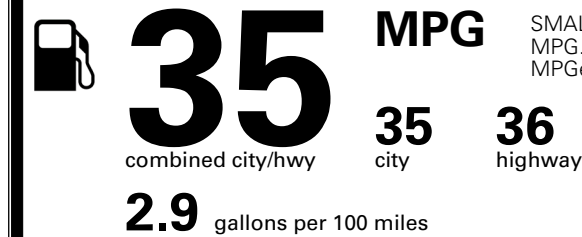

\$495.00
 \$1,000.00

\$80.00

MSRP INCLUDING OPTIONS

\$ 35,165.00

INLAND FREIGHT AND HANDLING

\$ 1,445.00

TOTAL MANUFACTURER'S SUGGESTED RETAIL PRICE ▶

\$ 36,610.00

TOTAL ADDITIONAL WEIGHT: 0.9

EPA DOT Fuel Economy and Environment

Gasoline Vehicle

Fuel Economy

You save
\$1,500
 in fuel costs
 over 5 years
 compared to the
 average new vehicle.

Annual fuel cost
\$1,400