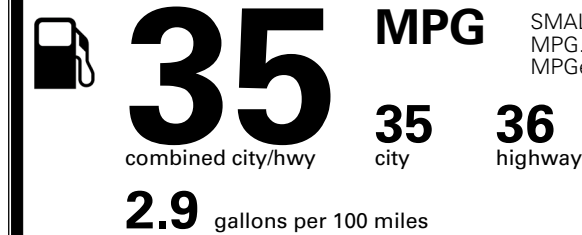

MSRP INCLUDING OPTIONS

\$ 34,120.00

INLAND FREIGHT AND HANDLING

\$ 1,495.00

TOTAL MANUFACTURER'S SUGGESTED RETAIL PRICE ▶

\$ 35,615.00

TOTAL ADDITIONAL WEIGHT: 5.8

EPA DOT Fuel Economy and Environment

Gasoline Vehicle

Fuel Economy

You save
\$1,500
 in fuel costs
 over 5 years
 compared to the
 average new vehicle.

Annual fuel cost
\$1,400

Fuel Economy & Greenhouse Gas Rating (tailpipe only)

Smog Rating (tailpipe only)