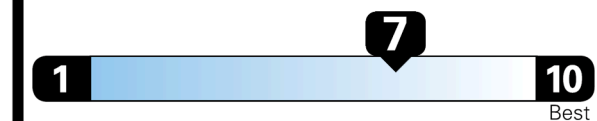

EPA DOT Fuel Economy and Environment

Gasoline Vehicle

Fuel Economy

35 MPG
combined city/hwy

36 MPG
city

33 MPG
highway

2.9 gallons per 100 miles

SMALL SUVs range from 14 to 129 MPG. The best vehicle rates 142 MPGe.

You save $1,500
in fuel costs over 5 years compared to the average new vehicle.

Annual fuel cost
$1,000

Fuel Economy & Greenhouse Gas Rating (tailpipe only)