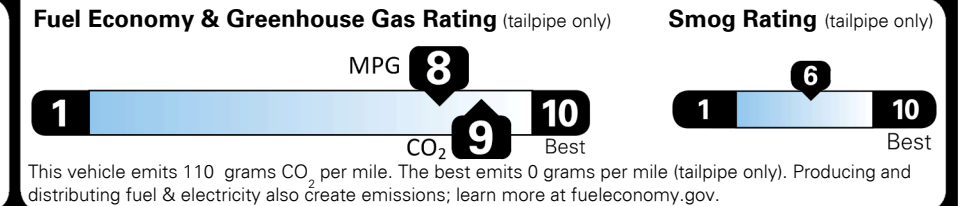

Actual results will vary for many reasons, including driving conditions and how you drive and maintain your vehicle. The average new vehicle gets 28 MPG and costs $9,500 to fuel over 5 years. Cost estimates are based on 15,000 miles per year at $3.50 per gallon and $0.16 per kW-hr. This is a dual fueled automobile. MPGe is miles per gasoline gallon equivalent. Vehicle emissions are a significant cause of climate change and smog.

fueleconomy.gov

Calculate personalized estimates and compare vehicles

GOVERNMENT 5-STAR SAFETY RATINGS

PARTS CONTENT INFORMATION

Overall Vehicle Score Not Rated

Based on the combined rating of frontal, side and rollover. Should ONLY be compared to other vehicles of similar size and weight.

Frontal Driver Not Rated

Crash Passenger Not Rated

Based on the risk of injury in a frontal impact. Should ONLY be compared to other vehicles of similar size and weight.

Side Front seat Not Rated

Crash Rear seat Not Rated

Star ratings based on the risk of injury in a side impact.

Rollover Not Rated

Star ratings based on the risk of rollover in a single-vehicle crash.

Star ratings range from 1 to 5 stars (★★★★★) with 5 being the highest.

Source: National Highway Traffic Safety Administration (NHTSA).

www.safercar.gov or 1-888-327-4236

Manufacturer's suggested retail price includes Manufacturer's recommended pre-delivery service. License and title fees, state and local taxes and other dealer installed options and accessories are not included in the manufacturer's suggested retail price.

FOR VEHICLES IN THIS CAR LINE U.S./CANADIAN PARTS CONTENT: 2 %

MAJOR SOURCES OF FOREIGN PARTS: KOREA: 90%

NOTE: PARTS CONTENT DOES NOT INCLUDE FINAL ASSEMBLY, DISTRIBUTION, OR OTHER NON-PARTS COSTS.

FOR THIS VEHICLE FINAL ASSEMBLY POINT: HWASUNG, KOREA

COUNTRY OF ORIGIN

ENGINE (MOTOR): KOREA

TRANSMISSION: KOREA