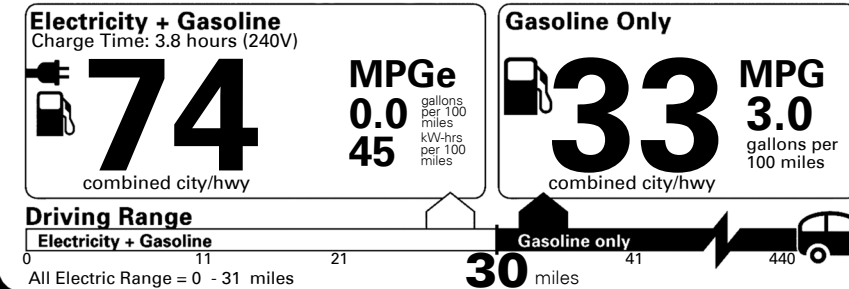

MSRP INCLUDING OPTIONS

\$ 49,785.00

INLAND FREIGHT AND HANDLING

\$ 1,375.00

TOTAL MANUFACTURER'S SUGGESTED RETAIL PRICE ▶

\$ 51,160.00

*Additional terms and conditions apply.
 **Kia Connect may be currently unavailable for some Model Year 2022 and newer vehicles sold or purchased in Massachusetts; please see owners.kia.com for more information.
 NOTE: When you purchase this vehicle, Kia America, Inc. collects personal information you provide to the dealership. For information on our collection and use of personal information and your rights, please see our Privacy Policy on www.kia.com.

TOTAL ADDITIONAL WEIGHT:

EPA DOT Fuel Economy and Environment

Plug-In Hybrid Vehicle Electricity-Gasoline

Fuel Economy SMALL SUVs range from 14 to 118 MPGe. The best vehicle rates 140 MPGe.

You save **\$3,000**
 in fuel costs over 5 years compared to the average new vehicle.